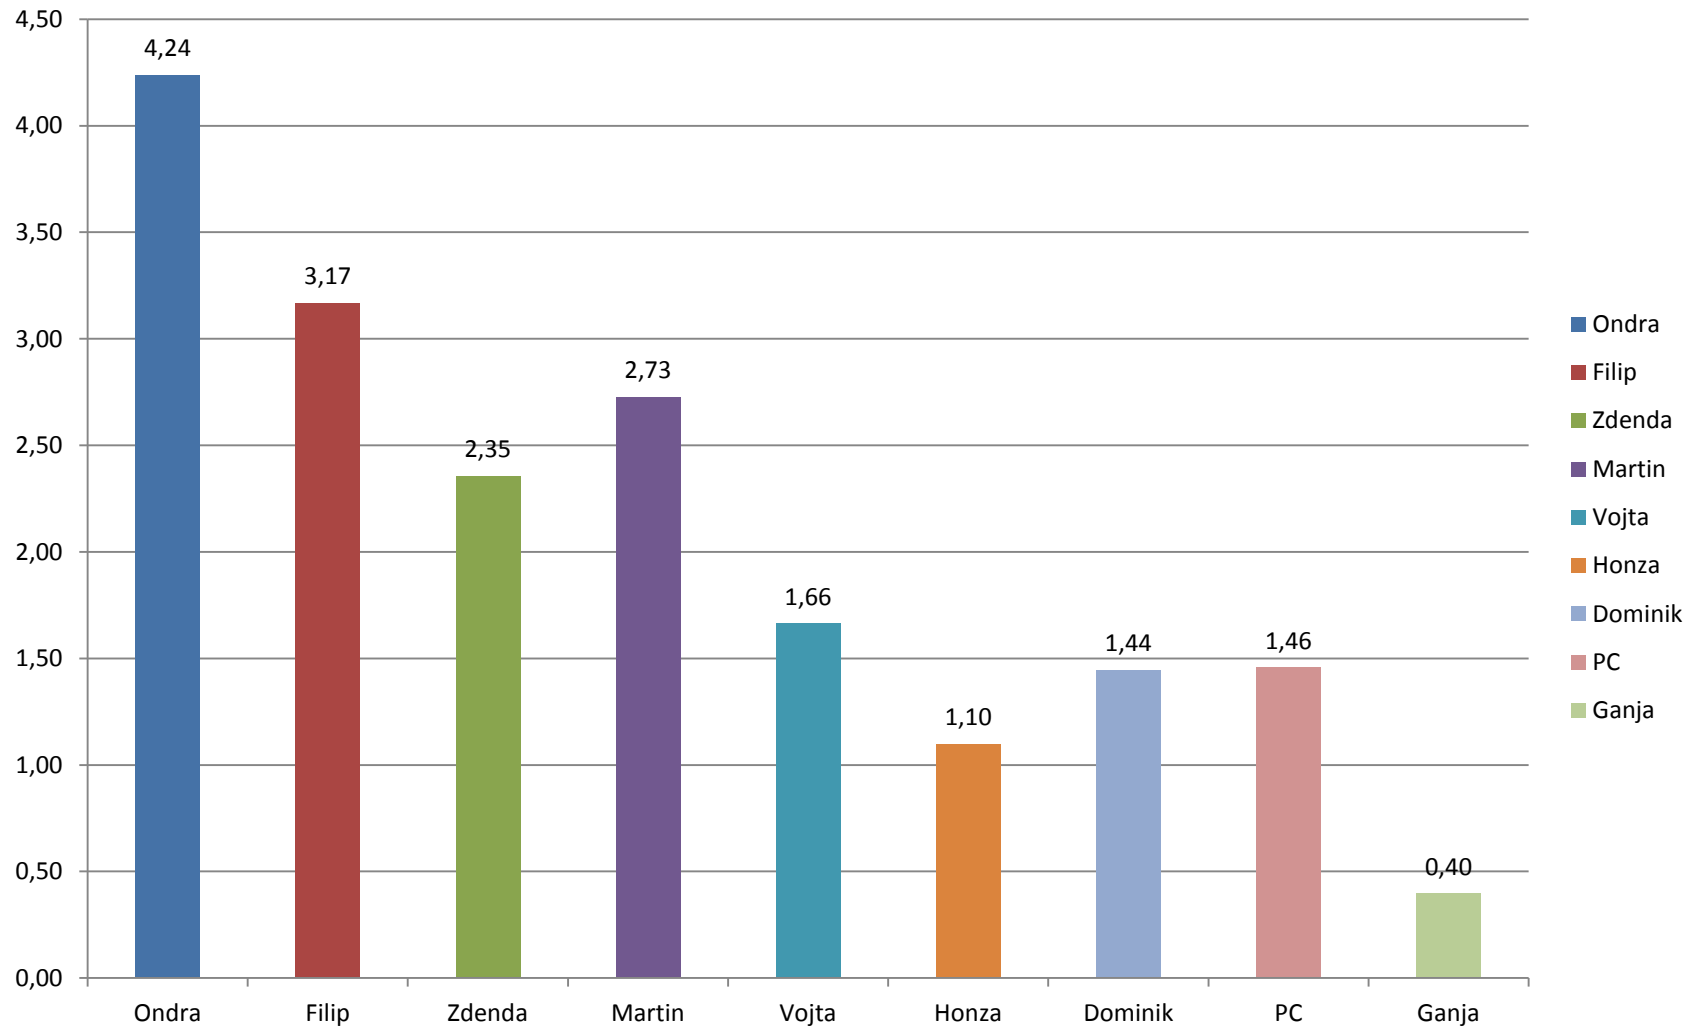

KDA [(kills + assists) / deaths]